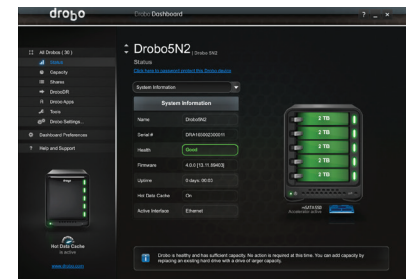

Drobo Dashboard

Drobo Dashboard is the single tool used to centrally manage all of your Drobo devices. Drobo Dashboard displays status as if all of your Drobos were right in front of you with the same status lights and capacity gauge that are on the front panel. All administration tasks are a single click away.